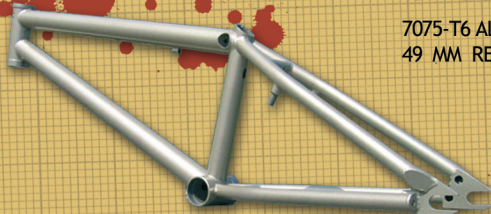

# LIGHT MY FIRE

20.4", 20.8" and 21.2"

ALL AROUND USE (+ LIGHT STREET)  
WEIGHT : AROUND 7.2 ELECT STEMS.

ALTERNATIVE AND MODERN BARS  
WANT TOP LOAD STEMS

# ELECT

7075-T6 ALLOY, THREAD INSERTS,  
49 MM REACH. 315 GRAMS.

ALTERNATIVE RIDERS DESERVE ALTERNATIVE FRAMES.

# NEW DEAL

21.0" and 21.4"

STREET FRAME (+ ALL AROUND)  
WEIGHT : AROUND 7.5 ELECT STEMS.